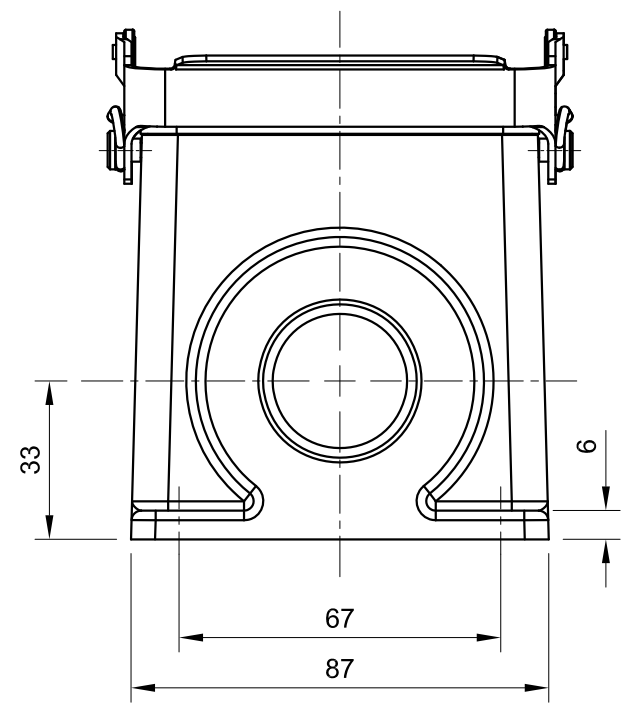

B

B

C

C

D

D

 All Dimensions in mm Original Size DIN A4	Date 2020-03-24	Drawing No. TC5708104	Rev. A00	Scale 1:1.5
	Part No. 10 11 832 1667	Created by Shuxu Huang	Checked by Yiyi Luo	Page 1/1
Type Name HB32-HSM-DL/S-2PG29				