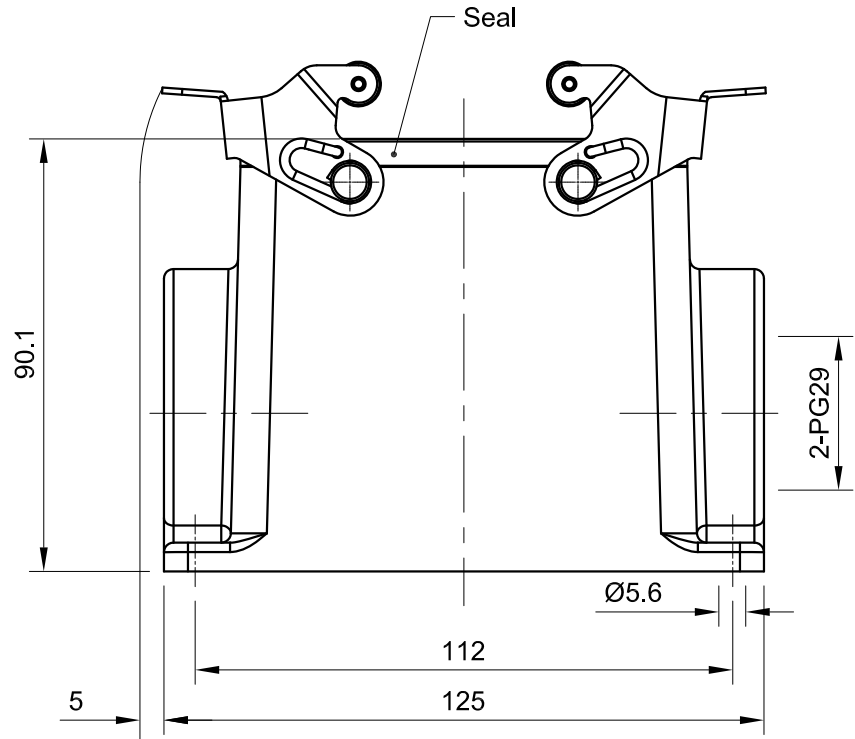

B

B

C

C

D

D

 All Dimensions in mm Original Size DIN A4	Date 2020-03-24	Drawing No. TC5708104	Rev. A00	Scale 1:1.5
	Part No. 10 11 832 1667	Created by Shuxu Huang	Checked by Yiyi Luo	Page 1/1
Type Name HB32-HSM-DL/S-2PG29				

1

2

3

4

5

6